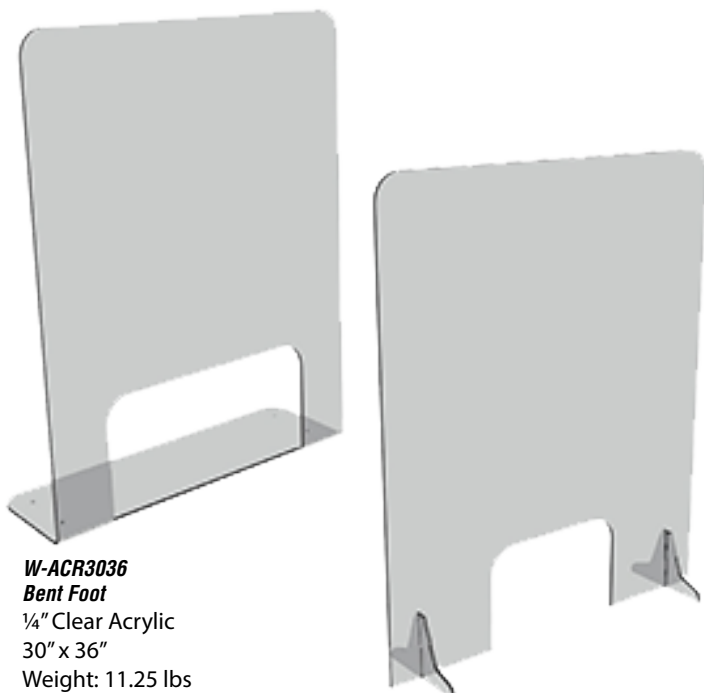

- Disposable Mask Hooks are the most sanitary
- Pulls masks on tighter, making the mask usage more CDC compliant
- Allows the around-the-ear-fit to be adjusted (based on personal comfort)
- Being paper they will be softer on the back of the head than similar, hard-materials products
- One Sided Imprint or Blank
- Full Color Flat Ink
- Full bleeds available
- Quantities starting at 250
- White 16 pt C2S

W-ACR3036
Bent Foot
¼" Clear Acrylic
30" x 36"
Weight: 11.25 lbs

W-ACR3036SLOT
Slot Foot
¼" Clear Acrylic
30" x 36"
Each foot is 5" x 8"
Weight: 10 lbs.